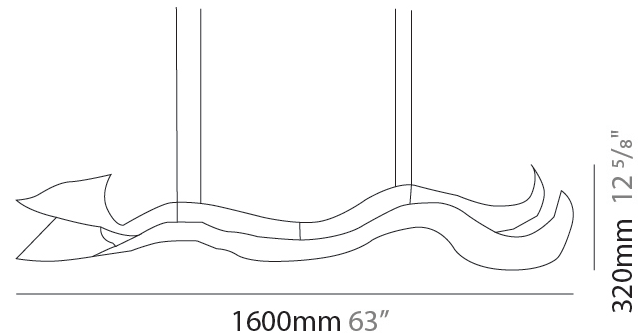

GENERAL

Series: Tempo Perso
 Partner: Knikerboker
 Division: Design
 Installation: Suspension
 Product Type: Pendant
 Mounting Location: Ceiling
 Light Distribution: Indirect

PHYSICAL

Shape: Abstract
 Length (mm): 1600
 Length (in): 63
 Height (mm): 320
 Height (in): 12 ⁵/₈
 Extension (mm): 2000
 Extension (in): 78 ³/₄

Fixture Finish: EWH / EBK / MAN / COF / PRD / SLF / GLF / CLF / BRL / EWS / EWG / EWC / EWR / EBS / EBG / EBC / EBC / EBB / MAS / MAD / MAC / MAB / COS / CGO / CCL / CBL / PRS / PRG / PRC / PRB

Fixture Material: Aluminum
 Cable Details: 4 Steel Cables 2000mm / 78 3/4" - Silicon Cable 2000mm / 78 3/4"

LED

Number of LEDs: 4
 Color Temperature (°K): 3000
 Max. Delivered Lumen (lm): 4400
 CRI: >85 CRI
 Lamp Life (hrs): 50000

OPTICAL

RATINGS AND CERTIFICATIONS

Certified By: CSA Certified to UL and CSA Standards
 IP rating: IP20

GENERAL

Series: Tempo Perso
 Partner: Knikerboker
 Division: Design
 Installation: Suspension
 Product Type: Pendant
 Mounting Location: Ceiling
 Light Distribution: Indirect

PHYSICAL

Shape: Abstract
 Length (mm): 1600
 Length (in): 63
 Height (mm): 320
 Height (in): 12 ⁵/₈
 Fixture Finish: EWH / EBK / MAN / COF / PRD / SLF / GLF / CLF / BRL / EWS / EWG / EWC / EWR / EBS / EBG / EBC / EBC / EBB / MAS / MAD / MAC / MAB / COS / CGO / CCL / CBL / PRS / PRG / PRC / PRB
 Fixture Material: Aluminum
 Cable Details: 4 Steel Cables 2000mm / 78 3/4" - Silicon Cable 2000mm / 78 3/4"