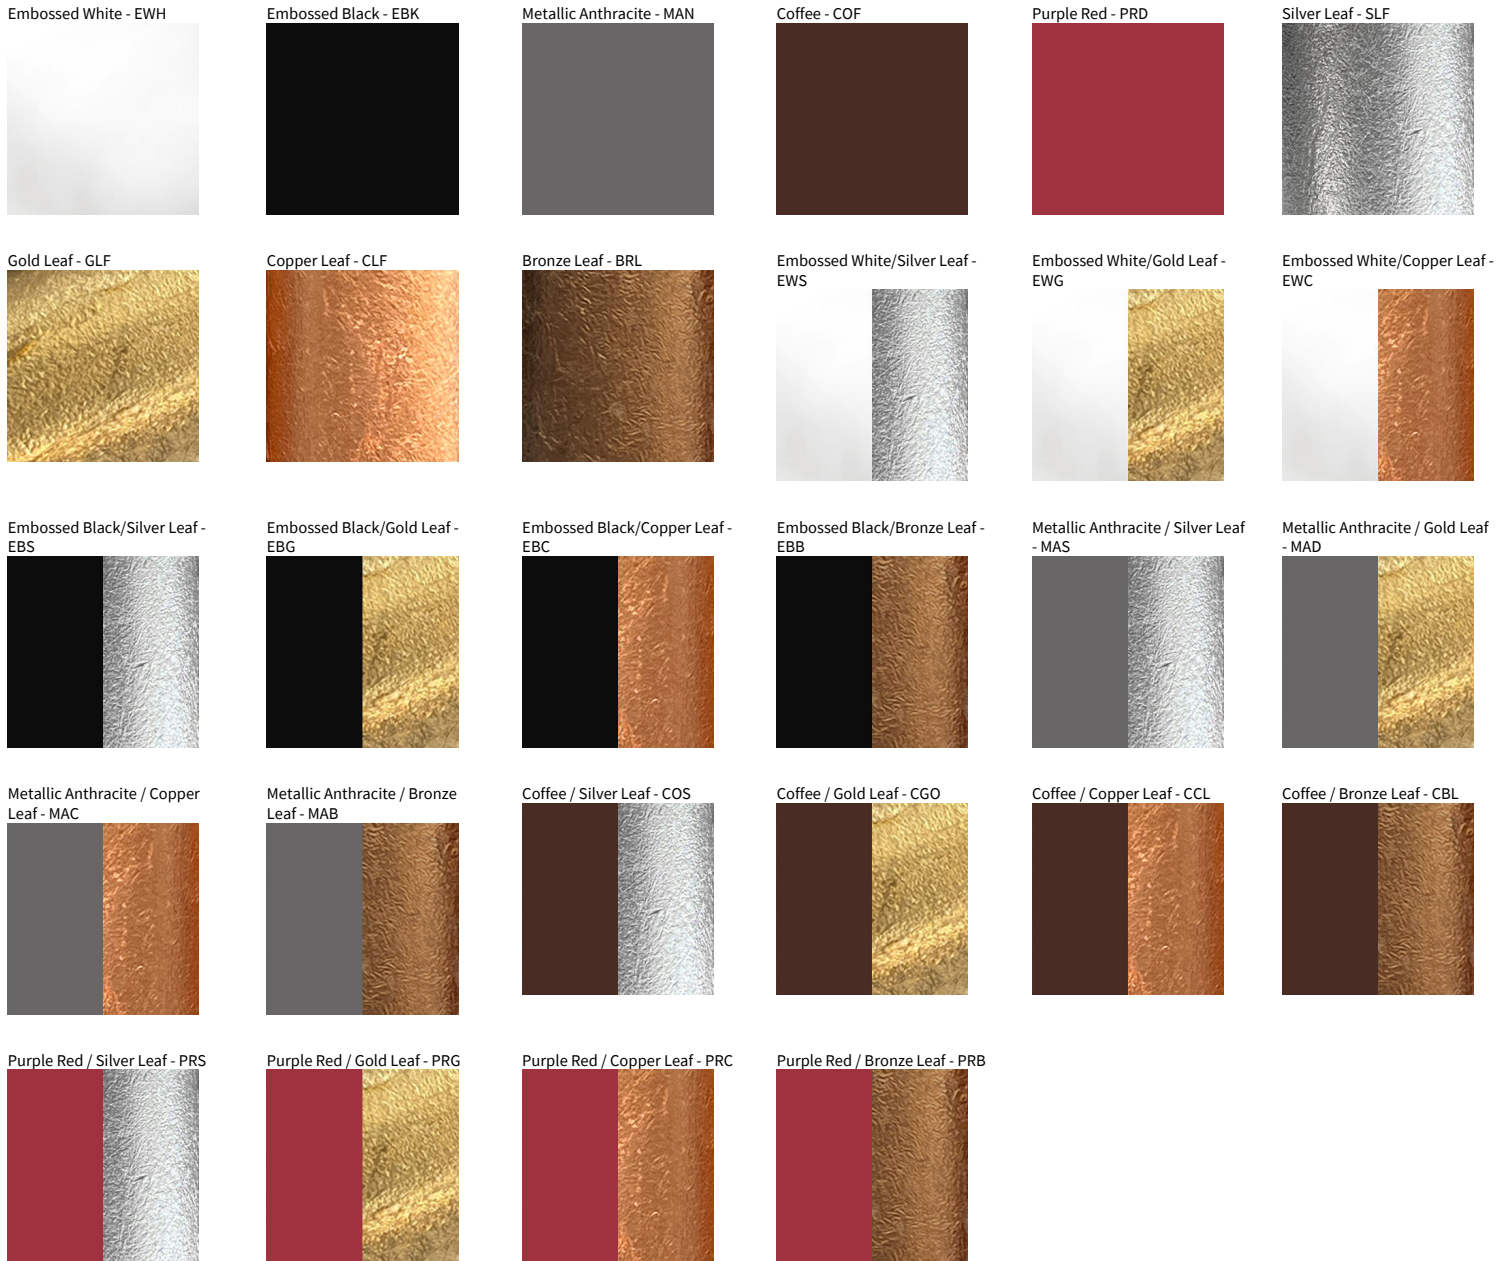

TEMPO PERSO SUSPENSION

D131526-

PROJECT	_____
TYPE	_____
SPECIFIER	_____
QUANTITY	_____
DATE	_____

TEMPO PERSO COLOR FINISH CHART

PROJECT
TYPE
SPECIFIER
QUANTITY
DATE

Fixture Finish

Digital: Not all screens are calibrated the same, and therefore, colors will appear differently between screens.
Physical: When texture is involved, there will be variations in color, character and tone within a product series and between product families.