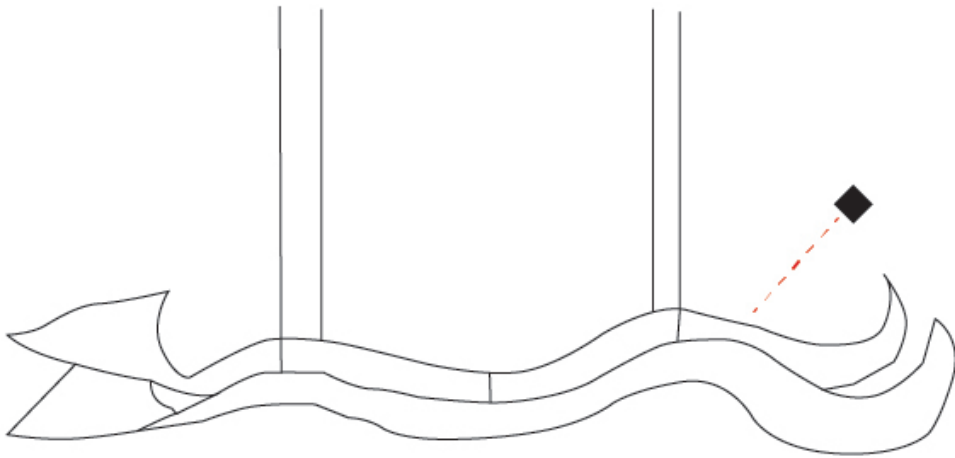

TEMPO PERSO SUSPENSION

D131512-

PROJECT	_____
TYPE	_____
SPECIFIER	_____
QUANTITY	_____
DATE	_____

D